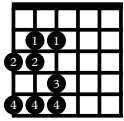

Major Scale Octave Grip

Musical notation for the first octave grip, including a treble clef staff with a 4/4 time signature and a corresponding bass clef staff with fret numbers 3, 5, 2, 3, 5, 2, 4, 5.

Musical notation for the second octave grip, including a treble clef staff with a 4/4 time signature and a corresponding bass clef staff with fret numbers 3, 5, 2, 3, 5, 2, 4, 5.

Musical notation for the third octave grip, including a treble clef staff with a 4/4 time signature and a corresponding bass clef staff with fret numbers 5, 7, 4, 5, 7, 5, 7, 8.

Musical notation for the fourth octave grip, including a treble clef staff with a 4/4 time signature and a corresponding bass clef staff with fret numbers 5, 7, 5, 6, 8, 5, 7, 8.