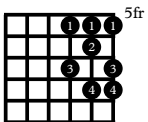

Major Scale Octave Grip

Musical notation for the first octave grip, including a treble clef staff with a 4/4 time signature and a corresponding bass clef staff with fret numbers 3, 5, 2, 3, 5, 2, 4, 5.

Musical notation for the second octave grip, including a treble clef staff with a 4/4 time signature and a corresponding bass clef staff with fret numbers 3, 5, 2, 3, 5, 2, 4, 5.

Musical notation for the third octave grip, including a treble clef staff with a 4/4 time signature and a corresponding bass clef staff with fret numbers 5, 7, 4, 5, 7, 5, 7, 8.

Musical notation for the fourth octave grip, including a treble clef staff with a 4/4 time signature and a corresponding bass clef staff with fret numbers 5, 7, 5, 6, 8, 5, 7, 8.