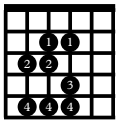

Major Scale Octave Grip

Musical notation for the first octave grip, including a treble clef staff with a 4/4 time signature and a corresponding bass clef staff with fret numbers 3, 5, 2, 3, 5, 2, 4, 5.

Musical notation for the second octave grip, including a treble clef staff with a 4/4 time signature and a corresponding bass clef staff with fret numbers 3, 5, 2, 3, 5, 2, 4, 5.

Musical notation for the third octave grip, including a treble clef staff with a 4/4 time signature and a corresponding bass clef staff with fret numbers 5, 7, 4, 5, 7, 5, 7, 8.

Musical notation for the fourth octave grip, including a treble clef staff with a 4/4 time signature and a corresponding bass clef staff with fret numbers 5, 7, 5, 6, 8, 5, 7, 8.