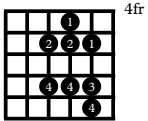

Major Scale Octave Grip

Musical notation for the first octave grip, including a treble clef staff with a 4/4 time signature and a corresponding bass clef staff with fret numbers 3, 5, 2, 3, 5, 2, 4, 5.

Musical notation for the second octave grip, including a treble clef staff with a 4/4 time signature and a corresponding bass clef staff with fret numbers 3, 5, 2, 3, 5, 2, 4, 5.

Musical notation for the third octave grip, including a treble clef staff with a 4/4 time signature and a corresponding bass clef staff with fret numbers 5, 7, 4, 5, 7, 5, 7, 8.

Musical notation for the fourth octave grip, including a treble clef staff with a 4/4 time signature and a corresponding bass clef staff with fret numbers 5, 7, 5, 6, 8, 5, 7, 8.