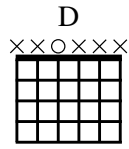

# Notes on the 4th string

#1

Nate Jackson © 2020

#2

Nate Jackson © 2020

#3

Nate Jackson © 2020

#4

Nate Jackson © 2020

#5

Nate Jackson © 2020

#6

Nate Jackson © 2020

"Amazing Grace"

Spiritual

Chords: G, C, G, D, G, C, G, D, G

"The House of the Rising Sun"

Traditional

Chords: Dm, F, Gm, B<sup>b</sup>, Dm, F, A<sup>7</sup>, Dm, F, Gm, B<sup>b</sup>, Dm, A<sup>7</sup>, Dm

"4th String Lament"

Chords: Dm, A<sup>5</sup>, Gm, A<sup>5</sup>, C, Dm, Gm, A<sup>5</sup>, Dm, A<sup>5</sup>, Gm, A<sup>5</sup>, C, Dm