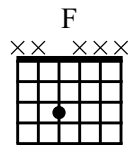

#4

Nate Jackson © 2020

#5

Nate Jackson © 2020