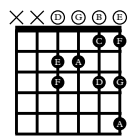

Nate Jackson © 2020

#5

Nate Jackson © 2020

#6

Nate Jackson © 2020

"Amazing Grace"

Spiritual

Chords: G, C, G, D, G, C, G, D, G

"The House of the Rising Sun"

Traditional

Chords: Dm, F, Gm, B<sup>b</sup>, Dm, F, A<sup>7</sup>, Dm, F, Gm, B<sup>b</sup>, Dm, A<sup>7</sup>, Dm

"4th String Lament"

Chords: Dm, A<sup>5</sup>, Gm, A<sup>5</sup>, C, Dm, Gm, A<sup>5</sup>, Dm, A<sup>5</sup>, Gm, A<sup>5</sup>, C, Dm