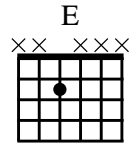

#2

Nate Jackson © 2020

#3

Nate Jackson © 2020