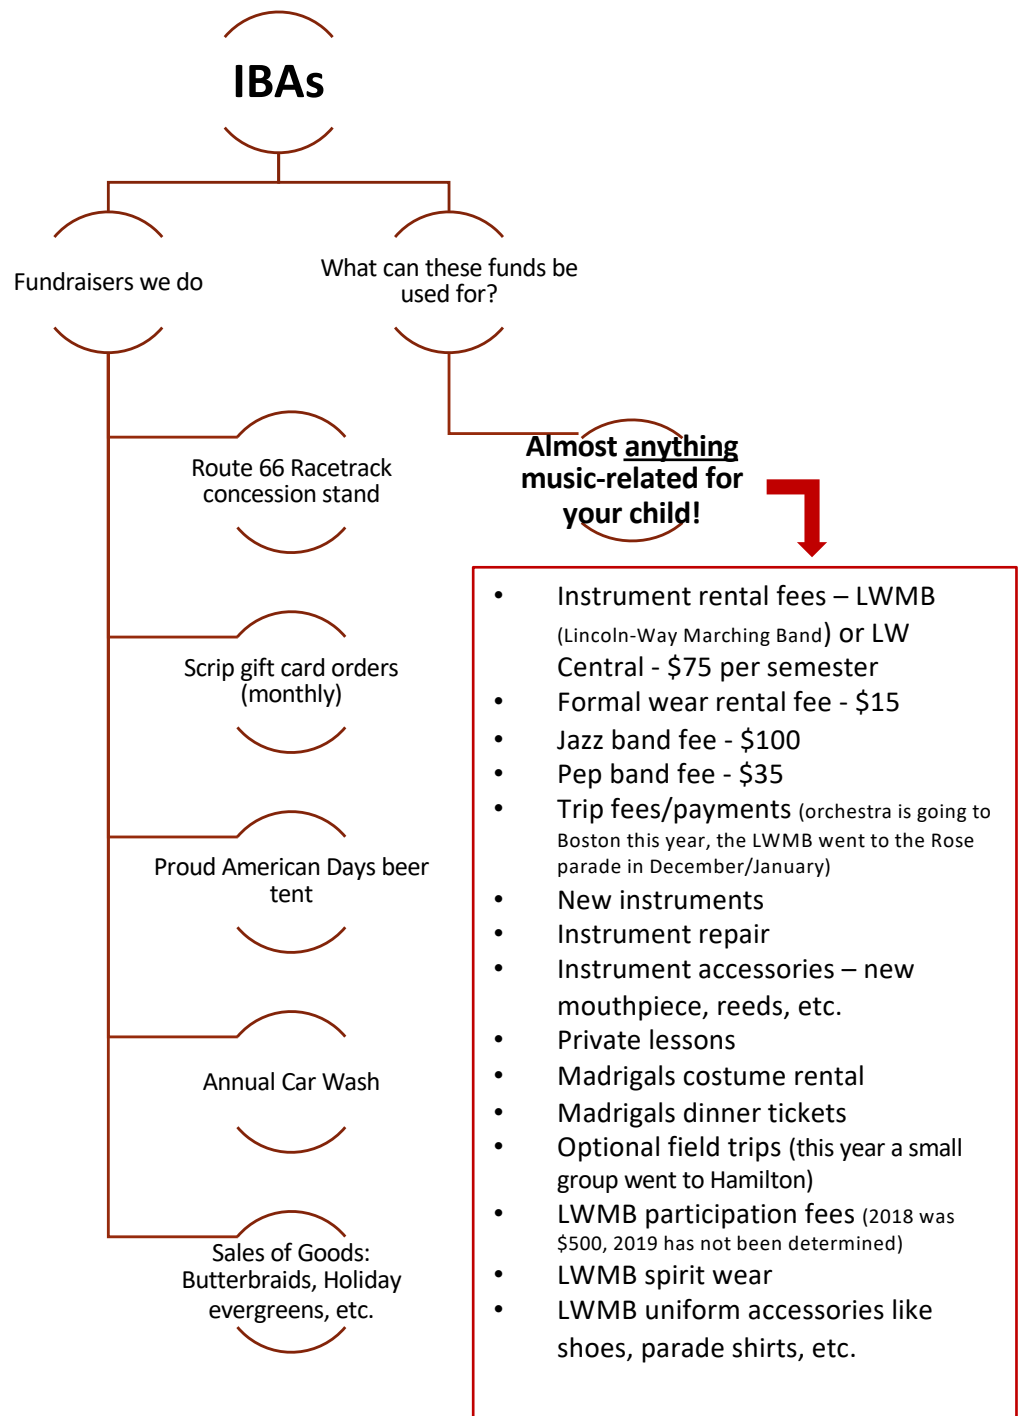

Music Fundraising at Lincoln-Way Central

Two Types of Opportunities: General and IBA

**All of this is possible through the
LWC Music Boosters
We hold meetings monthly and would love for you to join us!**

Music Fundraising at Lincoln-Way Central

Two Types of Opportunities: General and IBA

**All of this is possible through the
LWC Music Boosters**

We hold meetings monthly and would love for you to join us!